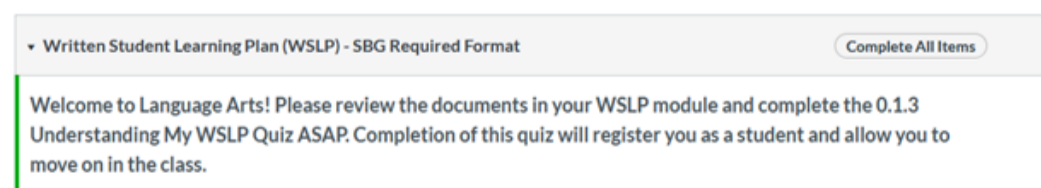

When you're done with a page, click the Next > button in the bottom right corner to move forward.

Your teacher is ready to help you with course questions. Contact them! (The tour will show you how!)

Technical Support

Use the contact form on iacademy.org or email launder@fwps.org

Password Reset Requests: <https://www.iacademy.org/password-reset-request/>

Have a great year!