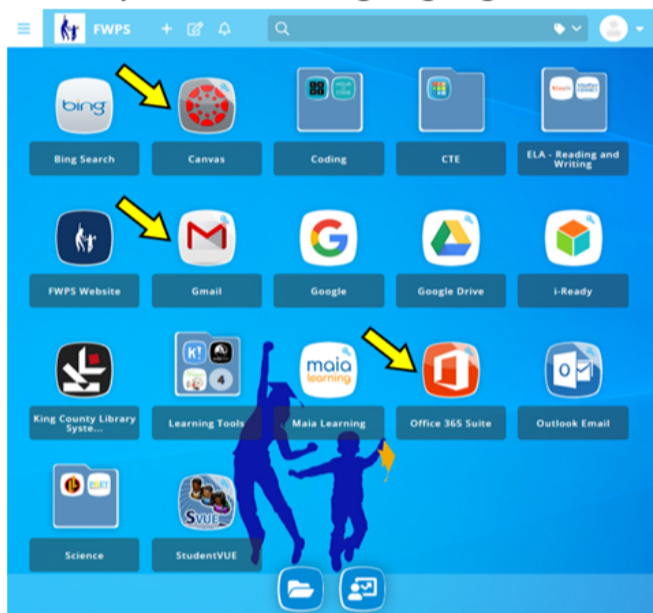

Launchpad to Learning Highlights: Canvas, Gmail, Office 365

Canvas: It's Internet Academy

Click the button and enter iA campus. Canvas is where you'll access all your iA classes. More information about getting around your Canvas account is below.

Gmail: The official student email address (check often!)

The student Google account username/Gmail address is <ID>@p12fwps.org

Use the Gmail address to log in to the Google account.

Office 365 Suite: Microsoft Office tools, including Word, Excel & More

Download Office 365 for free!

Student Office 365 username is <ID>@fwps365.org

Use the Office 365 username to log in to Office 365 Suite

The password for Canvas & all tech tools is the student FWPS Launchpad to Learning Password