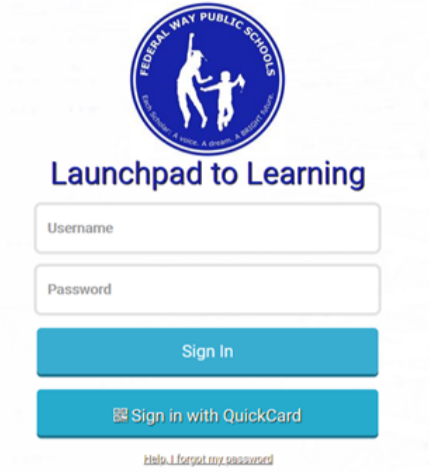

Internet Academy students have one login portal for their FWPS technology tools:

Launchpad to Learning

Login URL: <http://learn.fwps.org>

Username: <ID>

Password: <Password>

Student Password Reset Request → <https://www.iacademy.org/password-reset-request>
Use this if you are experiencing problems logging in.

There is only one password for all FWPS accounts, including Canvas, Google & Office 365.

Parent & Guardian Canvas Observer Account: [Learn more → https://www.iacademy.org/ia-campus-observer-account](https://www.iacademy.org/ia-campus-observer-account)